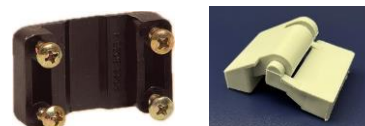

**LOCKING SCREWS
TO FIX COVERS**

Replacement Slotted
Head Screws

Part No.	Description
RAL-JBS-1	For 129mm deep enclosures
RAL-JBS-2	Not for 129mm deep enclosures

Manual - Thumb Screw

Part No.	Description
RAL-JBTS	Not for 129mm deep enclosures

4 per pack

**WALL
MOUNTING BRACKETS**

For 129mm deep enclosures

Part No.	Description
RAL-JBWB-1	Plated steel
CB-13-IN	Stainless steel

For all other enclosures not 129mm deep

Part No.	Description
OFC-400	Plastic
RAL-JBWB-2	Plated steel
CB-18-IN	Stainless steel

4 per pack

HINGES

Part No.	Description
BFE	For all enclosures
RAL-JB-HNG	Not for 129mm deep enclosures

2 hinges per pack